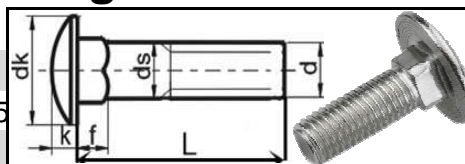

### Carriage Bolt Quotation

Spec: Carriage Bolts

Standard: DIN603 (d>ds)

Class: Carbon Steel 4.8 (Q195)

Surface: Zinc (blue or yellow)

Date: 21-9-2016

Q/No.: E16092160348Z

Valid: 21 Sep.-30 Sep.

Packing: Bulk Carton Pallet

The following products are not in stock, and the price are our lowest.

Unit: Mpcs (1000pcs)

Size	USD/Mpcs	MOQ
M6*20	5.61	100
M6*25	6.28	100
M6*30	7.09	100
M6*35	7.90	50
M6*40	8.71	50
M6*45	9.53	50
M6*50	10.34	50
M6*55	11.15	50
M6*60	11.96	50
M6*80	15.21	30
M8*20	9.77	50
M8*25	10.90	50
M8*30	12.03	50
M8*35	13.45	30
M8*40	14.86	30
M8*45	16.28	30
M8*50	17.69	30
M8*55	19.04	20
M8*60	20.45	20
M8*65	21.87	20
M8*70	23.28	20
M8*75	24.77	20
M8*80	26.04	20
M8*85	27.60	20
M8*90	29.02	20
M10*20	16.06	30
M10*25	17.83	30
M10*30	19.60	30
M10*35	21.37	20
M10*40	23.14	20
M10*45	25.34	20